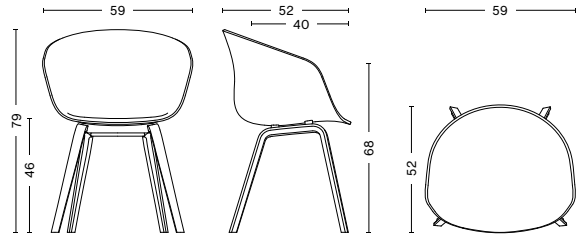

SHELL COLOUR

BASE FINISH

DIMENSION

WIDTH / 59 cm / 23.23"
DEPTH / 52 cm / 20.47"
HEIGHT / 79 cm / 31.1"
SEAT HEIGHT / 46 cm / 18.11"
SEAT WIDTH / 40 cm / 15.75"

GLIDERS

- / PLASTIC GLIDER / Standard on all. Suitable for most floorings which are not too sensitive
- / FELT GLIDER STANDARD / For wooden floors. Not for sensitive wooden floors like pine wood or painted floors. Here we recommend felt glider soft.
- / FELT GLIDER SOFT / For sensitive floors like soft wooden floors and painted floors etc.