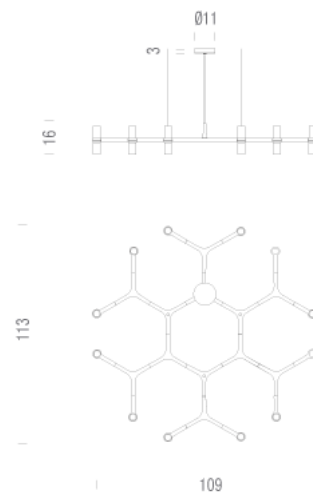

NEMO

CROWN PLANA MINOR

Jehs + Laub

HALO/LED

Lamping

Source	halopin G9 QT-14
Total power	12 x 25W
Emission	diffused
Switching	dimnable according to bulb
Tension	110V / 230V
Materials	aluminium + glass

Codes

CRO HLW 55
CRO HWW 55
CRO HNW 55
CRO HGW 55
CRO HOW 55

Structure

gold plated

Diffuseur

cablenght 2,5m

Package

LxPxH (base)	120x200x22
Weight (base)	18