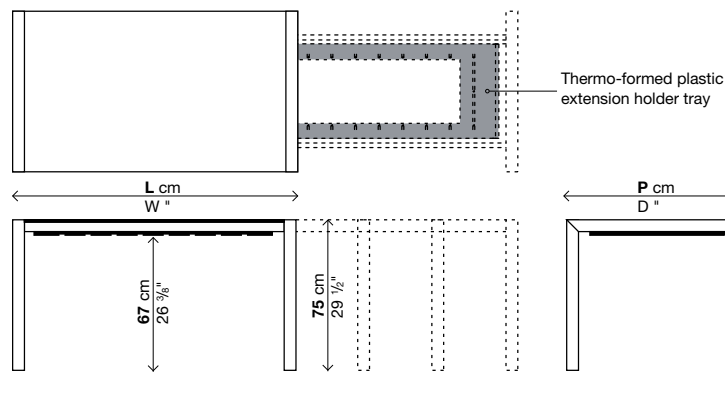

150/187/225/262 cm
59/73⁵/₈/88⁵/₈/103¹/₈"

01SUS60 extendible
01SUS60F fixed

177/214/252/290 cm
69³/₄/84²/₈/99²/₈/114¹/₈"

01SUS61 extendible
01SUS61F fixed

200/237/275/313 cm
78³/₄/93¹/₄/108¹/₄/123²/₈"

01SUS62 extendible
01SUS62F fixed

177/214/252/290 cm
69³/₄/84²/₈/99²/₈/114¹/₈"

01SUS65 extendible
01SUS65F fixed

200/237/275/313 cm
78³/₄/93¹/₄/108¹/₄/123²/₈"

01SUS66 extendible
01SUS66F fixed