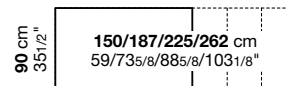

☺ Tables that extend to more than 250 cm have a top that slightly bends, which complies with accepted quality standards.

Extendible (↔)

Code	Length (cm.)	Depth	Finish of legs	Finish of top	Vol.
01SUS60	150-187-225-262	90	aluminium lacquer	laminate laminate	0.37
01SUS61	177-214-252-290	90	aluminium lacquer	laminate laminate	0.42
01SUS62	200-237-275-313	90	aluminium lacquer	laminate laminate	0.51
01SUS65	177-214-252-290	100	aluminium lacquer	laminate laminate	0.40
01SUS66	200-237-275-313	100	aluminium lacquer	laminate laminate	0.54

Nr. packages 4

Fixed (||)

Code	Length (cm.)	Depth	Finish of legs	Finish of top	Vol.
01SUS60F	150	90	aluminium lacquer	laminate laminate	0.32
01SUS61F	177	90	aluminium lacquer	laminate laminate	0.36
01SUS62F	200	90	aluminium lacquer	laminate laminate	0.45
01SUS65F	177	100	aluminium lacquer	laminate laminate	0.40
01SUS66F	200	100	aluminium lacquer	laminate laminate	0.45

Nr. packages 1

150/187/225/262 cm
59/73⁵/₈/88⁵/₈/103¹/₈"

01SUS60 extendible
01SUS60F fixed

177/214/252/290 cm
69³/₄/84²/₈/99²/₈/114¹/₈"

01SUS61 extendible
01SUS61F fixed

200/237/275/313 cm
78³/₄/93¹/₄/108¹/₄/123²/₈"