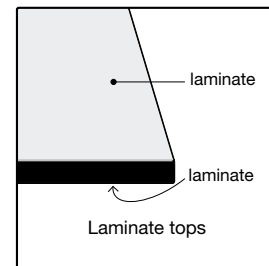

Sushi 12 outdoor

Designed by Bartoli Studio

The minimalist charm of the extendible Sushi table can be seen in this outdoor version equipped with the same extension device as the indoor one, but with a 12mm thick HPL top to guarantee even higher resistance while keeping an extremely slender profile. The tray that houses the extensions is in tough thermoformed plastic, and is equipped with perforations for rainwater runoff. It has an aluminium frame with stainless steel fixings to ensure it remains unchanged over time.

Leg finish:

- Anodised aluminium
- Aluminium with white lacquer
- Aluminium with anthracite grey lacquer

Finish of top/extensions:

- White laminate
- Grey laminate
- Anthracite grey laminate

! Tables can be left permanently outdoors, although this may cause tops to bend slightly over time, always in compliance with the accepted standards of quality.

☺ Tables that extend to more than 250 cm have a top that slightly bends, which complies with accepted quality standards.

Extendible (↔)

Code	Length (cm.)	Depth	Finish of legs	Finish of top	Vol.
01SUS60	150-187-225-262	90	aluminium lacquer	laminate laminate	0.37
01SUS61	177-214-252-290	90	aluminium lacquer	laminate laminate	0.42
01SUS62	200-237-275-313	90	aluminium lacquer	laminate laminate	0.51
01SUS65	177-214-252-290	100	aluminium lacquer	laminate laminate	0.40
01SUS66	200-237-275-313	100	aluminium lacquer	laminate laminate	0.54