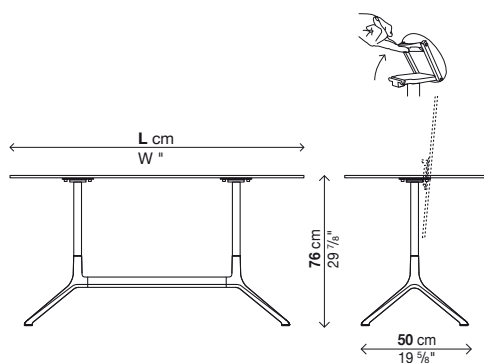

Aluminium with white lacquer Ral 9016

Aluminium with black lacquer Ral 9004

Finish of top:

Black laminate

Pure-white laminate

→ For packaging specifications, see page 88.

→ Reinforced packaging, see page 205.

Tip-up top (H.76 cm)

Code	Size	Structure finishes	Top	Price in EURO	Packs	Vol.³	Kg
01ELE40	100 x 59	aluminium	black laminate				
		lacquered	Pure-white laminate				
		polished	black laminate				
		aluminium	Pure-white laminate				
01ELE42	120 x 59	aluminium	black laminate				
		lacquered	Pure-white laminate				
		polished	black laminate				
		aluminium	Pure-white laminate				
01ELE41	100 x 69	aluminium	black laminate				
		lacquered	Pure-white laminate				
		polished	black laminate				
		aluminium	Pure-white laminate				
01ELE43	120 x 69	aluminium	black laminate				
		lacquered	Pure-white laminate				
		polished	black laminate				
		aluminium	Pure-white laminate				

Tip-up top (H.76 cm)

Code	Size	Structure finishes	Top	Price in EURO	Packs	Vol.³	Kg
01ELE45	150 x 69	aluminium	black laminate				
		lacquered	Pure-white laminate				
		polished	black laminate				
		aluminium	Pure-white laminate				
01ELE44	120 x 79	aluminium	black laminate				
		lacquered	Pure-white laminate				
		polished	black laminate				
		aluminium	Pure-white laminate				
01ELE46	150 x 79	aluminium	black laminate				
		lacquered	Pure-white laminate				
		polished	black laminate				
		aluminium	Pure-white laminate				
01ELE50	200 x 79	aluminium	black laminate				
		lacquered	Pure-white laminate				
		polished	black laminate				
		aluminium	Pure-white laminate