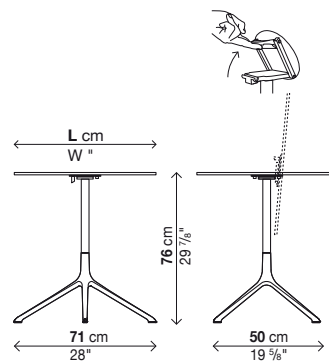

Tip-up top (H.76 cm)

Code	Size	Structure finishes	Top	Price in EURO	Packs	Vol.³	Kg
01ELE06R	Ø 69	aluminium	black laminate				
		lacquered	Pure-white laminate				
		polished	black laminate				
		aluminium	Pure-white laminate				
01ELE06Q	69 x 69	aluminium	black laminate				
		lacquered	Pure-white laminate				
		polished	black laminate				
		aluminium	Pure-white laminate				
01ELE07R	Ø 79	aluminium	black laminate				
		lacquered	Pure-white laminate				
		polished	black laminate				
		aluminium	Pure-white laminate				
01ELE07Q	79 x 79	aluminium	black laminate				
		lacquered	Pure-white laminate				
		polished	black laminate				
		aluminium	Pure-white laminate				
01ELE08R	Ø 89	aluminium	black laminate				
		lacquered	Pure-white laminate				
		polished	black laminate				
		aluminium	Pure-white laminate				
01ELE08Q	89 x 89	aluminium	black laminate				
		lacquered	Pure-white laminate				
		polished	black laminate				
		aluminium	Pure-white laminate