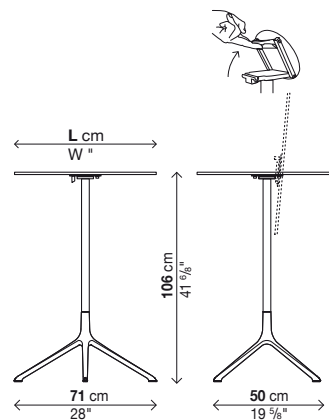

Tip-up top (H.106 cm)

Code	Size	Structure finishes	Top	Price in EURO	Packs	Vol.³	Kg
01ELE09R	Ø 69	aluminium	black laminate				
		lacquered	Pure-white laminate				
		polished	black laminate				
		aluminium	Pure-white laminate				
01ELE09Q	69 x 69	aluminium	black laminate				
		lacquered	Pure-white laminate				
		polished	black laminate				
		aluminium	Pure-white laminate				
01ELE10R	Ø 79	aluminium	black laminate				
		lacquered	Pure-white laminate				
		polished	black laminate				
		aluminium	Pure-white laminate				
01ELE10Q	79 x 79	aluminium	black laminate				
		lacquered	Pure-white laminate				
		polished	black laminate				
		aluminium	Pure-white laminate				