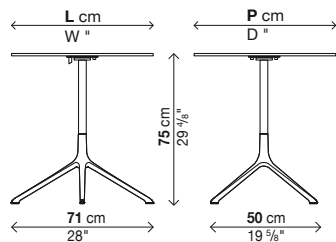

Fixed top (H.75 cm)

Code	Size	Structure finishes	Top	Price in EURO	Packs	Vol. ³	Kg
01ELE01R	Ø 69	aluminium	black laminate				
		lacquered	Pure-white laminate				
		polished	black laminate				
		aluminium	Pure-white laminate				
01ELE01Q	69 x 69	aluminium	black laminate				
		lacquered	Pure-white laminate				
		polished	black laminate				
		aluminium	Pure-white laminate				
01ELE02R	Ø 79	aluminium	black laminate				
		lacquered	Pure-white laminate				
		polished	black laminate				
		aluminium	Pure-white laminate				
01ELE02Q	79 x 79	aluminium	black laminate				
		lacquered	Pure-white laminate				
		polished	black laminate				
		aluminium	Pure-white laminate				
01ELE03R	Ø 89	aluminium	black laminate				
		lacquered	Pure-white laminate				
		polished	black laminate				
		aluminium	Pure-white laminate				
01ELE03Q	89 x 89	aluminium	black laminate				
		lacquered	Pure-white laminate				
		polished	black laminate				
		aluminium	Pure-white laminate				

Tip-up top (H.76 cm)

Code	Size	Structure finishes	Top	Price in EURO	Packs	Vol. ³	Kg
01ELE06R	Ø 69	aluminium	black laminate				
		lacquered	Pure-white laminate				
		polished	black laminate				
		aluminium	Pure-white laminate				
01ELE06Q	69 x 69	aluminium	black laminate				
		lacquered	Pure-white laminate				
		polished	black laminate				
		aluminium	Pure-white laminate				
01ELE07R	Ø 79	aluminium	black laminate				
		lacquered	Pure-white laminate				
		polished	black laminate				
		aluminium	Pure-white laminate				
01ELE07Q	79 x 79	aluminium	black laminate				
		lacquered	Pure-white laminate				
		polished	black laminate				
		aluminium	Pure-white laminate				
01ELE08R	Ø 89	aluminium	black laminate				
		lacquered	Pure-white laminate				
		polished	black laminate				
		aluminium	Pure-white laminate				
01ELE08Q	89 x 89	aluminium	black laminate				
		lacquered	Pure-white laminate				
		polished	black laminate				
		aluminium	Pure-white laminate				