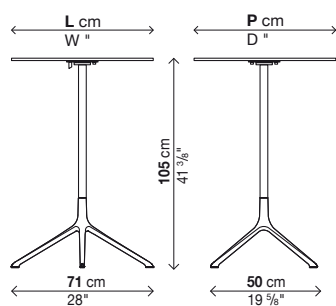

Pure-white laminate

→ For packaging specifications, see page 88.

→ Reinforced packaging, see page 205.

Fixed top (H.105 cm)

Code	Size	Structure finishes	Top	Price in EURO	Packs	Vol.³	Kg
01ELE04R	Ø 69	aluminium	black laminate				
		lacquered	Pure-white laminate				
		polished	black laminate				
		aluminium	Pure-white laminate				
01ELE04Q	69 x 69	aluminium	black laminate				
		lacquered	Pure-white laminate				
		polished	black laminate				
		aluminium	Pure-white laminate				
01ELE05R	Ø 79	aluminium	black laminate				
		lacquered	Pure-white laminate				
		polished	black laminate				
		aluminium	Pure-white laminate				
01ELE05Q	79 x 79	aluminium	black laminate				
		lacquered	Pure-white laminate				
		polished	black laminate				
		aluminium	Pure-white laminate				

Tip-up top (H.106 cm)

Code	Size	Structure finishes	Top	Price in EURO	Packs	Vol.³	Kg
01ELE09R	Ø 69	aluminium	black laminate				
		lacquered	Pure-white laminate				
		polished	black laminate				
		aluminium	Pure-white laminate				
01ELE09Q	69 x 69	aluminium	black laminate				
		lacquered	Pure-white laminate				
		polished	black laminate				
		aluminium	Pure-white laminate				
01ELE10R	Ø 79	aluminium	black laminate				
		lacquered	Pure-white laminate				
		polished	black laminate				
		aluminium	Pure-white laminate				
01ELE10Q	79 x 79	aluminium	black laminate				
		lacquered	Pure-white laminate				
		polished	black laminate				
		aluminium	Pure-white laminate				