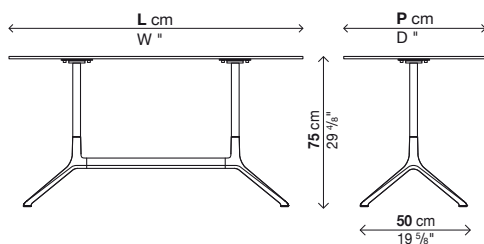

Aluminium with white lacquer Ral 9016

Aluminium with black lacquer Ral 9004

Finish of top:

Black laminate

Pure-white laminate

→ For packaging specifications, see page 88.

→ Reinforced packaging, see page 205.

Fixed top (H.75 cm)

Code	Size	Structure finishes	Top	Price in EURO	Packs	Vol.³	Kg
01ELE20	100 x 59	aluminium	black laminate				
		lacquered	Pure-white laminate				
		polished	black laminate				
		aluminium	Pure-white laminate				
01ELE22	120 x 59	aluminium	black laminate				
		lacquered	Pure-white laminate				
		polished	black laminate				
		aluminium	Pure-white laminate				
01ELE21	100 x 69	aluminium	black laminate				
		lacquered	Pure-white laminate				
		polished	black laminate				
		aluminium	Pure-white laminate				
01ELE23	120 x 69	aluminium	black laminate				
		lacquered	Pure-white laminate				
		polished	black laminate				
		aluminium	Pure-white laminate				

Fixed top (H.75 cm)

Code	Size	Structure finishes	Top	Price in EURO	Packs	Vol.³	Kg
01ELE25	150 x 69	aluminium	black laminate				
		lacquered	Pure-white laminate				
		polished	black laminate				
		aluminium	Pure-white laminate				
01ELE24	120 x 79	aluminium	black laminate				
		lacquered	Pure-white laminate				
		polished	black laminate				
		aluminium	Pure-white laminate				
01ELE26	150 x 79	aluminium	black laminate				
		lacquered	Pure-white laminate				
		polished	black laminate				
		aluminium	Pure-white laminate				
01ELE30	200 x 79	aluminium	black laminate				
		lacquered	Pure-white laminate				
		polished	black laminate				
		aluminium	Pure-white laminate