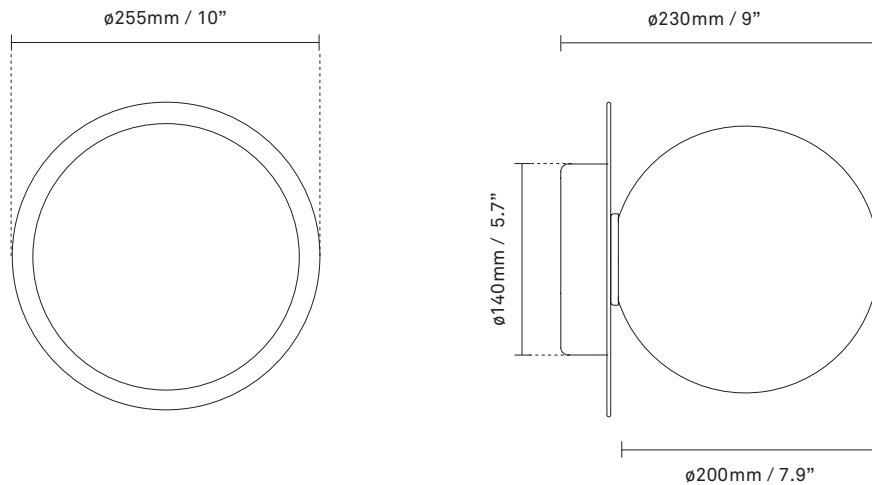

# NUURA

**LIILA 1 LARGE**  
**dark bronze / optic clear**

Design: Sofie Refer, 2022

**Liila 1 Large** works well as a single lamp or grouped in a decorative formation. Liila 1 Large also suits smaller rooms, the bathroom and the entrance hall.

Explore the rest of the Liila collection on our website, [here](#)

**Product no.:** EU - 2046038 / US - 3046031

**Certifications:** CE, ETL, IP44, Class I

**Type:** Wall / ceiling light - indoor

**For information about IP ratings, click [here](#)**

**Dimensions:** 255mm / 10in x 230mm / 9in  
Ceiling plate:  $\varnothing$ 140mm / 5.5in(EU)  
 $\varnothing$ 145mm / 5.7in (US)  
Glass:  $\varnothing$ 200 / 7.9in

**See recommended light source [here](#)**

**Weight:** Armature + glass: 1190g

**Light sources not included**

**Packaging:** Dimensions: L: 523mm / 20.6in x W: 303mm / 11.9in x H: 238mm / 9.4in  
Weight: 1010g  
Total weight incl. product: 2200g  
Number of parcels: 1  
Material: Brown cardboard