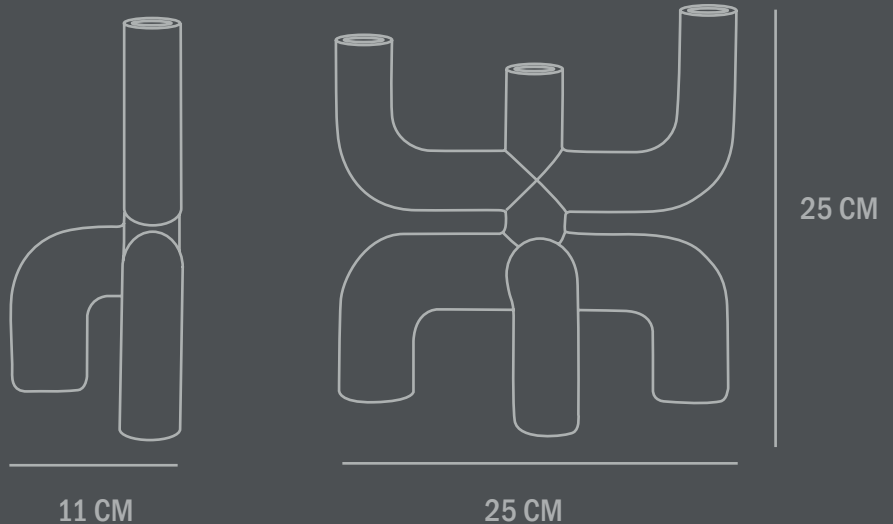

Dimensions: L25 / W11 / H25 CM

Country of origin: CN

Product weight: 2 Kgs

Packaging:  
Dimensions: L31,5 / W17/H32 CM  
Total weight incl. product: 3 Kgs  
Number of parcels: 1  
Material: Brown cardboard

11 CM

25 CM