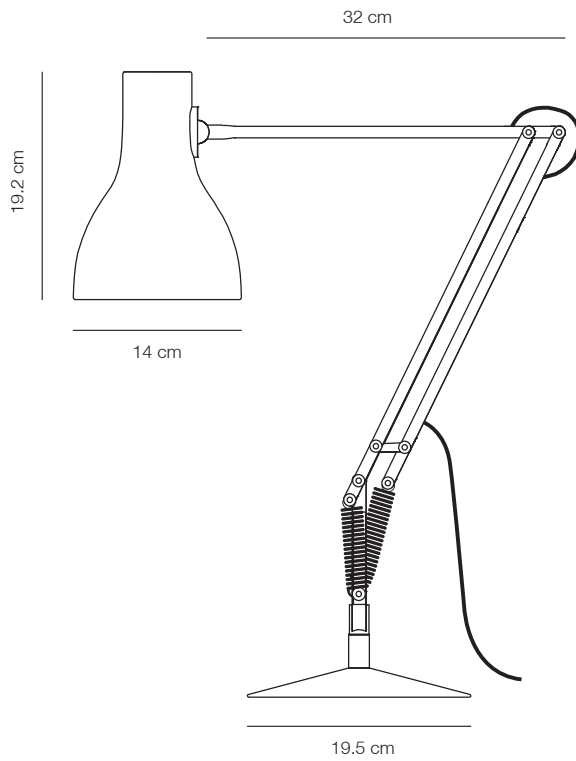

# Type 75™

ANGLEPOISE®

Type 75™ Range | UK Technical Specification Sheet

Designer: Sir Kenneth Grange

## Dimensions

- Shade diameter: 14cm
- Shade height: 19.2cm
- Max reach: 66cm (from base to shade)
- Base diameter: 19.5cm
- Cable length: 270cm
- Lamp Packaging (L x W x H): 31cm x 17cm x 44cm
- Lamp Packaged Weight: 3.65kg
- Desk Clamp: Depth 9cm, Diameter 8cm
- Wall Bracket: Length 14cm, Height 5.7cm, Width 2.5cm
- Desk insert: Diameter 6cm, Height 3cm