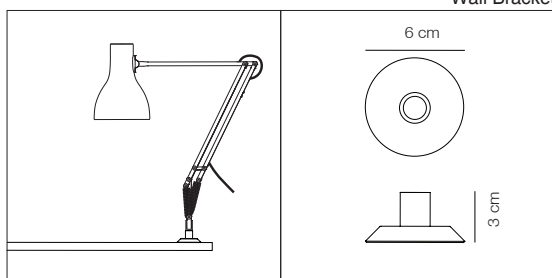

Desk Insert