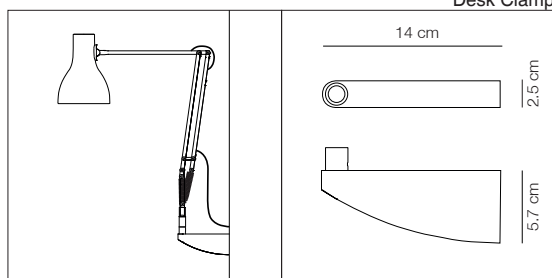

Wall Bracket