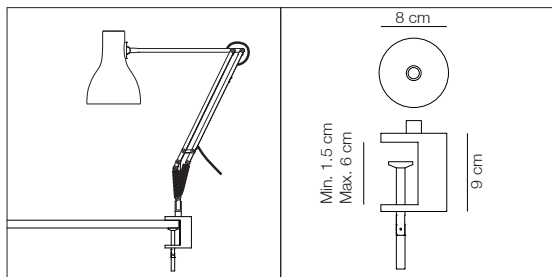

Type 75™

ANGLEPOISE®

Type 75™ Range | UK Technical Specification Sheet

Designer: Sir Kenneth Grange

Product

- Desk Lamp - Jet Black
- Desk Lamp - Brushed Aluminium
- Desk Lamp - Jasmine White
- Desk Clamp - Jet Black*
- Desk Clamp - Brushed Aluminium*
- Desk Clamp - Jasmine White*
- Wall Mounted - Jet Black*
- Wall Mounted - Brushed Aluminium*
- Wall Mounted - Jasmine White*
- Desk Insert - Jet Black*
- Desk Insert - Brushed Aluminium*
- Desk Insert - Jasmine White*

*Accessory is not colour-matched. Please see accessory list below for finishes.

Accessories

- Desk Clamp: Brushed aluminium
- Wall Bracket: Silver painted
- Desk Insert: Silver painted

Description

We have spent 80 years refining exactly what a task lamp can and should be and here it is. Our best-selling Type 75™ desk lamp combines all the high quality fittings and features you have come to expect from an Anglepoise®, with elegant, classic looks, flowing movement and full adjustability.

Materials

- Matt paint or brushed aluminium finish
- Aluminium shade
- Aluminium arms
- Chrome plated fittings
- Cast iron base with aluminium cover
- Anglepoise® constant tension spring technology

Dimensions

- Shade diameter: 14cm
- Shade height: 19.2cm
- Max reach: 66cm (from base to shade)
- Base diameter: 19.5cm
- Cable length: 270cm
- Lamp Packaging (L x W x H): 31cm x 17cm x 44cm
- Lamp Packaged Weight: 3.65kg
- Desk Clamp: Depth 9cm, Diameter 8cm
- Wall Bracket: Length 14cm, Height 5.7cm, Width 2.5cm
- Desk insert: Diameter 6cm, Height 3cm

Electrical

- Voltage 220/240V, 50/60Hz
- Class II - Double insulated
- E27 lamp holder
- Supplied with 15W E27 CFL bulb
- Permitted bulb: 21W Max
- Note: Bulb weight critical for balance. Approximate bulb weight 25-60g
- Inline cable switch (34cm from product)
- Plug: 3-pin UK plug to BS 1363

Desk Clamp