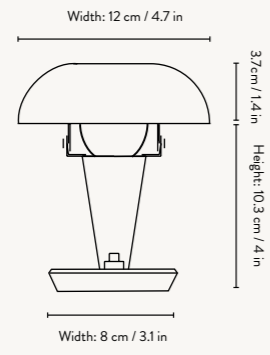

**Cord specifications:** Tiny Lamp: 2.6 metre black fabric cord with an on/off switch  
Tiny Table Lamp and Tiny Floor Lamp: 2 metre black fabric cord

TINY LAMP

TINY TABLE LAMP

TINY FLOOR LAMP

**SIZE:** Ø: 12 X H: 14 CM / Ø: 4.7 X H: 5.5 IN · **MATERIAL:** BRASS PLATED IRON OR NICKEL PLATED IRON. ELECTRICAL COMPONENTS. E14 SOCKET. 2 METRE BLACK FABRIC CORD · **CARE:** WIPE WITH A DAMP CLOTH · **INFO:** VOLTAGE: 220-240V - 50HZ. LIGHT SOURCE: E14 MAX 12 WATT LED BULB NOT INCLUDED. DIRECTION OF LAMPSHADE CAN BE ADJUSTED  
**CERTIFICATION:** CE, IP20, CLASS II. ONLY APPROVED FOR EU/NO/CH/UK AND SEPARATE VERSION FOR US.  
**REGISTERED DESIGN COUNTRY OF ORIGIN:** CHINA · **NET. WEIGHT:** 0.5 KG · **PACKSIZE:** 2

**SIZE:** Ø: 12 X H: 42.2 CM / Ø: 4.7 X H: 16.6 IN · **MATERIAL:** BRASS PLATED IRON OR NICKEL PLATED IRON. ELECTRICAL COMPONENTS. E14 SOCKET. 2 METRE BLACK FABRIC CORD. LAMPSHADE DIAMETER: 12 CM / 4.7 · **CARE:** WIPE WITH A DAMP CLOTH · **INFO:** VOLTAGE: 220-240V - 50HZ. LIGHT SOURCE: E14 MAX 12 WATT LED BULB NOT INCLUDED. DIRECTION OF LAMPSHADE CAN BE ADJUSTED.  
**CERTIFICATION:** CE, IP20, CLASS II. ONLY APPROVED FOR EU/NO/CH/UK AND SEPARATE VERSION FOR US. REGISTERED DESIGN  
**COUNTRY OF ORIGIN:** CHINA · **NET. WEIGHT:** 1.2 KG · **PACKSIZE:** 2

Playing on proportions, the tiny shade in combination with the tall, slim base gives the Tiny Floor Lamp its charismatic design trait and personality.

**SIZE:** Ø: 12 X H: 124.2 CM / Ø: 4.7 X H: 48.9 IN · **MATERIAL:** BRASS PLATED IRON OR NICKEL PLATED IRON. ELECTRICAL COMPONENTS. E14 SOCKET. 2.6 METRE BLACK FABRIC CORD WITH AN ON/OFF SWITCH. LAMPSHADE DIAMETER: 12 CM / 4.7 IN  
**CARE:** WIPE WITH A DAMP CLOTH · **INFO:** VOLTAGE: 220-240V - 50HZ. LIGHT SOURCE: E14 MAX 12 WATT LED BULB NOT INCLUDED. DIRECTION OF LAMPSHADE CAN BE ADJUSTED · **CERTIFICATION:** CE, IP20, CLASS II. ONLY APPROVED FOR EU/NO/CH/UK. REGISTERED DESIGN · **COUNTRY OF ORIGIN:** CHINA · **NET. WEIGHT:** 1.7 KG · **PACKSIZE:** 2