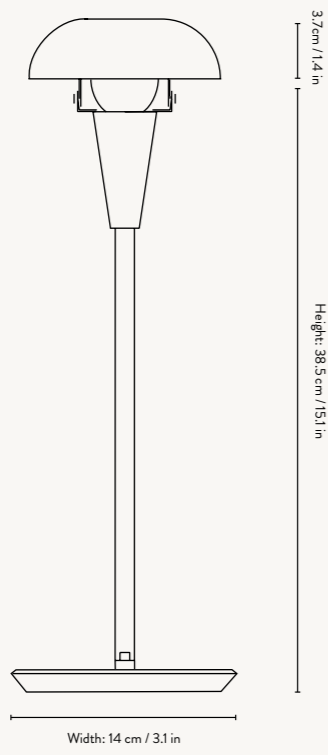

**Cord specifications:** Tiny Lamp: 2.6 metre black fabric cord with an on/off switch  
Tiny Table Lamp and Tiny Floor Lamp: 2 metre black fabric cord

TINY LAMP

TINY TABLE LAMP

TINY FLOOR LAMP

# Tiny Lamp

1104264668  
Brass

1104264669  
Steel

The Tiny Lamp works as a functional and decorative lamp in any room. Due to its petite size, it can effortlessly be placed on tables, shelves or other small corners of your home. Inspired by industrial Art Deco, it exudes simplicity in both expression and its metal construction. The useful tipping head makes it possible for you to tilt the shade to create a different look of the lamp, as well as to fit the atmosphere of the room.

**SIZE:** Ø: 12 X H: 14 CM / Ø: 4.7 X H: 5.5 IN · **MATERIAL:** BRASS PLATED IRON OR NICKEL PLATED IRON. ELECTRICAL COMPONENTS. E14 SOCKET. 2 METRE BLACK FABRIC CORD · **CARE:** WIPE WITH A DAMP CLOTH · **INFO:** VOLTAGE: 220-240V - 50HZ. LIGHT SOURCE: E14 MAX 12 WATT LED BULB NOT INCLUDED. DIRECTION OF LAMPSHADE CAN BE ADJUSTED  
**CERTIFICATION:** CE, IP20, CLASS II. ONLY APPROVED FOR EU/NO/CH/UK AND SEPARATE VERSION FOR US.  
**REGISTERED DESIGN COUNTRY OF ORIGIN:** CHINA · **NET. WEIGHT:** 0.5 KG · **PACKSIZE:** 2

**SIZE:** Ø: 12 X H: 42.2 CM / Ø: 4.7 X H: 16.6 IN · **MATERIAL:** BRASS PLATED IRON OR NICKEL PLATED IRON. ELECTRICAL COMPONENTS. E14 SOCKET. 2 METRE BLACK FABRIC CORD. LAMPSHADE DIAMETER: 12 CM / 4.7 · **CARE:** WIPE WITH A DAMP CLOTH · **INFO:** VOLTAGE: 220-240V - 50HZ. LIGHT SOURCE: E14 MAX 12 WATT LED BULB NOT INCLUDED. DIRECTION OF LAMPSHADE CAN BE ADJUSTED.  
**CERTIFICATION:** CE, IP20, CLASS II. ONLY APPROVED FOR EU/NO/CH/UK AND SEPARATE VERSION FOR US. REGISTERED DESIGN  
**COUNTRY OF ORIGIN:** CHINA · **NET. WEIGHT:** 1.2 KG · **PACKSIZE:** 2