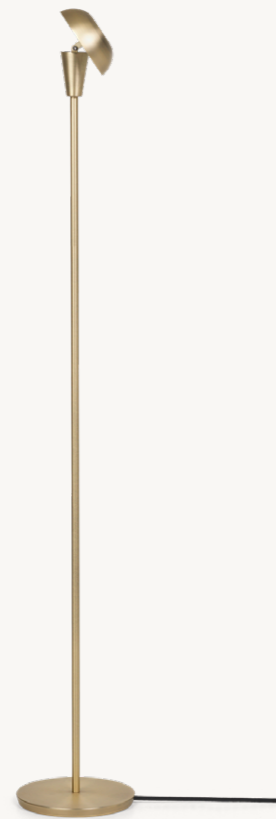

# Tiny Lamp

1104264668  
Brass

1104264669  
Steel

The Tiny Lamp works as a functional and decorative lamp in any room. Due to its petite size, it can effortlessly be placed on tables, shelves or other small corners of your home. Inspired by industrial Art Deco, it exudes simplicity in both expression and its metal construction. The useful tipping head makes it possible for you to tilt the shade to create a different look of the lamp, as well as to fit the atmosphere of the room.

# Tiny Table Lamp

1104264671  
Brass

1104264672  
Steel

The Tiny Table Lamp works as a functional and decorative light source in any room. Due to its petite, slim size, it can effortlessly be placed on your windowsill or work desk for extra light. Inspired by industrial Art Deco, it exudes simplicity in both expression and its metal construction. The useful tipping head makes it possible for you to tilt the shade to create a different look of the lamp, as well as to fit the atmosphere of the room. Playing on proportions, the tiny shade in combination with the slim base gives the Tiny Table Lamp its charismatic design trait and personality.

# Tiny Floor Lamp

1104264780  
Brass

1104264781  
Steel

The Tiny Floor Lamp works as a functional and decorative light source. Due to its petite, tall and slim look, it fits effortlessly in most corners, or behind your couch where you need some extra light to create a cosy atmosphere. Inspired by industrial Art Deco, it exudes simplicity in both expression and its metal construction. The useful tipping head makes it possible for you to tilt the shade to create a different look of the lamp, as well as to fit the atmosphere of the room.