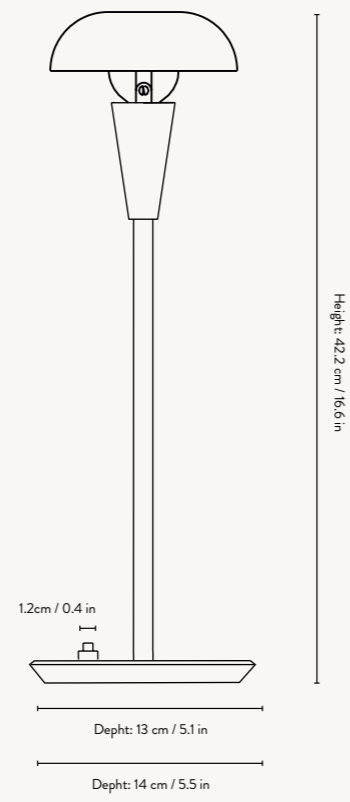

**Cord specifications:** Tiny Lamp: 2.6 metre black fabric cord with an on/off switch  
Tiny Table Lamp and Tiny Floor Lamp: 2 metre black fabric cord

TINY LAMP

TINY TABLE LAMP

TINY FLOOR LAMP

# Tiny Lamp

1104264668  
Brass

1104264669  
Steel

The Tiny Lamp works as a functional and decorative lamp in any room. Due to its petite size, it can effortlessly be placed on tables, shelves or other small corners of your home. Inspired by industrial Art Deco, it exudes simplicity in both expression and its metal construction. The useful tipping head makes it possible for you to tilt the shade to create a different look of the lamp, as well as to fit the atmosphere of the room.

**SIZE:** Ø: 12 X H: 14 CM / Ø: 4.7 X H: 5.5 IN · **MATERIAL:** BRASS PLATED IRON OR NICKEL PLATED IRON. ELECTRICAL COMPONENTS. E14 SOCKET. 2 METRE BLACK FABRIC CORD · **CARE:** WIPE WITH A DAMP CLOTH · **INFO:** VOLTAGE: 220-240V - 50HZ. LIGHT SOURCE: E14 MAX 12 WATT LED BULB NOT INCLUDED. DIRECTION OF LAMPSHADE CAN BE ADJUSTED  
**CERTIFICATION:** CE, IP20, CLASS II. ONLY APPROVED FOR EU/NO/CH/UK AND SEPARATE VERSION FOR US.  
**REGISTERED DESIGN COUNTRY OF ORIGIN:** CHINA · **NET. WEIGHT:** 0.5 KG · **PACKSIZE:** 2

**SIZE:** Ø: 12 X H: 42.2 CM / Ø: 4.7 X H: 16.6 IN · **MATERIAL:** BRASS PLATED IRON OR NICKEL PLATED IRON. ELECTRICAL COMPONENTS. E14 SOCKET. 2 METRE BLACK FABRIC CORD. LAMPSHADE DIAMETER: 12 CM / 4.7 · **CARE:** WIPE WITH A DAMP CLOTH · **INFO:** VOLTAGE: 220-240V - 50HZ. LIGHT SOURCE: E14 MAX 12 WATT LED BULB NOT INCLUDED. DIRECTION OF LAMPSHADE CAN BE ADJUSTED.  
**CERTIFICATION:** CE, IP20, CLASS II. ONLY APPROVED FOR EU/NO/CH/UK AND SEPARATE VERSION FOR US. REGISTERED DESIGN  
**COUNTRY OF ORIGIN:** CHINA · **NET. WEIGHT:** 1.2 KG · **PACKSIZE:** 2