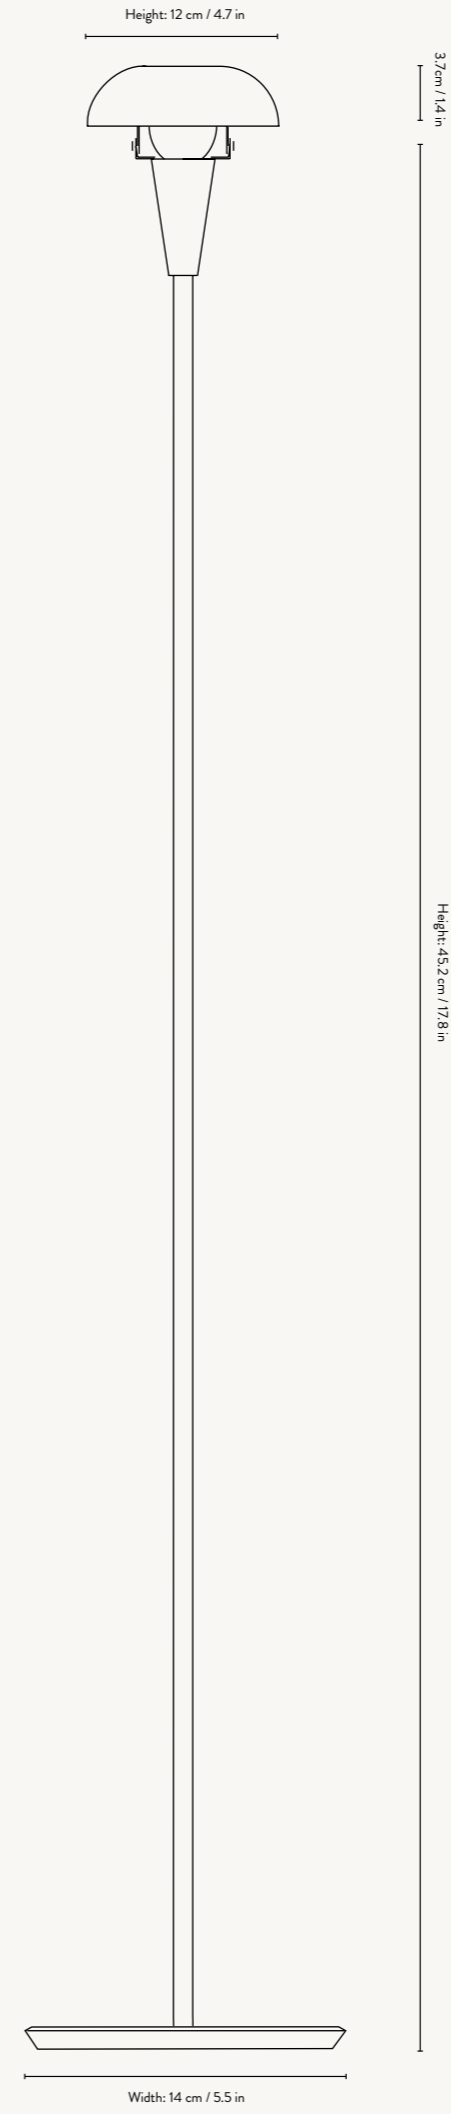

# TINY LAMP COLLECTION

The Tiny Lamp collection works as a functional and decorative light source in any room. Due to their petite, slim size, they can effortlessly be placed in any space that needs extra light. Inspired by industrial Art Deco, they exude simplicity in both expression and their metal construction. The useful tipping head makes it possible for you to tilt the shade to create a different look of the lamp, as well as to fit the atmosphere of the room. Playing on proportions, the tiny shade in combination with the slim base gives the Tiny Lamp collection its charismatic design trait and personality.

**Cord specifications:** Tiny Lamp: 2.6 metre black fabric cord with an on/off switch  
Tiny Table Lamp and Tiny Floor Lamp: 2 metre black fabric cord

TINY LAMP

TINY TABLE LAMP

TINY FLOOR LAMP

# Tiny Lamp

1104264668  
Brass

1104264669  
Steel

The Tiny Lamp works as a functional and decorative lamp in any room. Due to its petite size, it can effortlessly be placed on tables, shelves or other small corners of your home. Inspired by industrial Art Deco, it exudes simplicity in both expression and its metal construction. The useful tipping head makes it possible for you to tilt the shade to create a different look of the lamp, as well as to fit the atmosphere of the room.

**SIZE:** Ø: 12 X H: 14 CM / Ø: 4.7 X H: 5.5 IN · **MATERIAL:** BRASS PLATED IRON OR NICKEL PLATED IRON. ELECTRICAL COMPONENTS. E14 SOCKET. 2 METRE BLACK FABRIC CORD · **CARE:** WIPE WITH A DAMP CLOTH · **INFO:** VOLTAGE: 220-240V - 50HZ. LIGHT SOURCE: E14 MAX 12 WATT LED BULB NOT INCLUDED. DIRECTION OF LAMPSHADE CAN BE ADJUSTED  
**CERTIFICATION:** CE, IP20, CLASS II. ONLY APPROVED FOR EU/NO/CH/UK AND SEPARATE VERSION FOR US.  
**REGISTERED DESIGN COUNTRY OF ORIGIN:** CHINA · **NET. WEIGHT:** 0.5 KG · **PACKSIZE:** 2