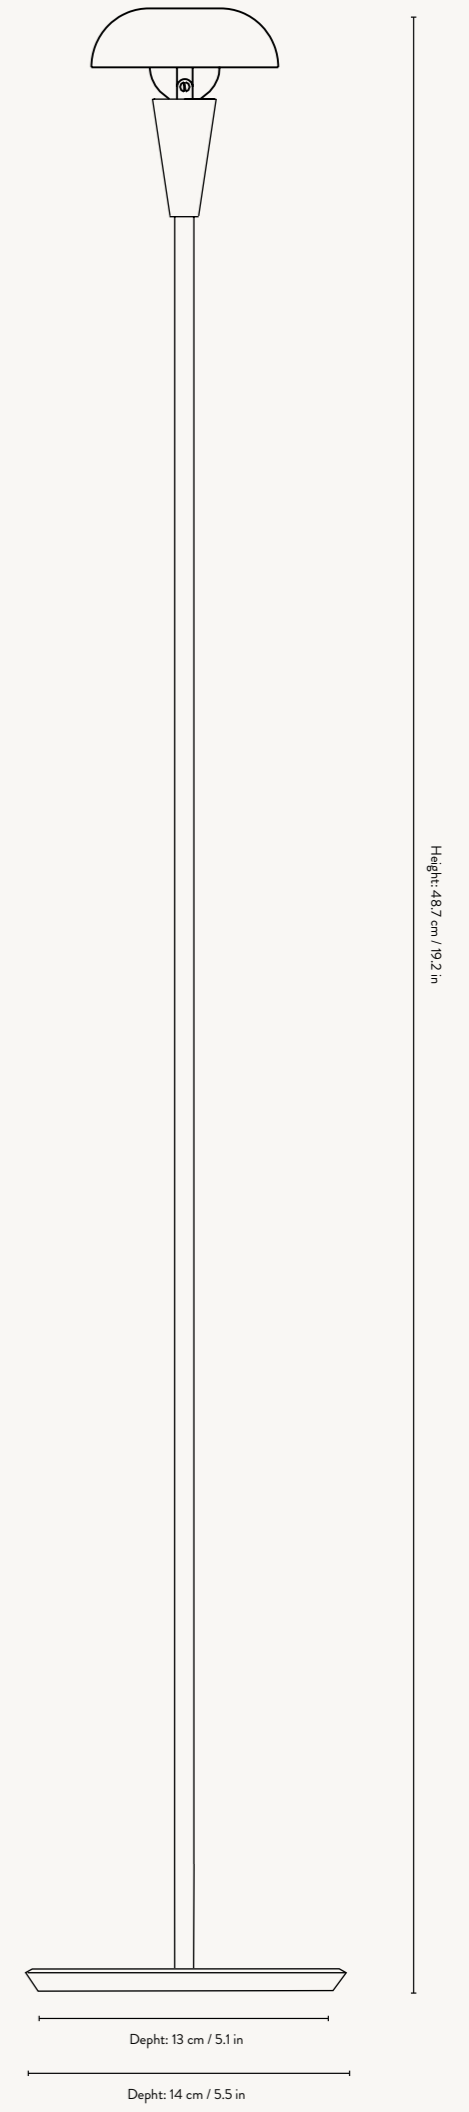

# TINY LAMP COLLECTION

The Tiny Lamp collection works as a functional and decorative light source in any room. Due to their petite, slim size, they can effortlessly be placed in any space that needs extra light. Inspired by industrial Art Deco, they exude simplicity in both expression and their metal construction. The useful tipping head makes it possible for you to tilt the shade to create a different look of the lamp, as well as to fit the atmosphere of the room. Playing on proportions, the tiny shade in combination with the slim base gives the Tiny Lamp collection its charismatic design trait and personality.

**Cord specifications:** Tiny Lamp: 2.6 metre black fabric cord with an on/off switch  
Tiny Table Lamp and Tiny Floor Lamp: 2 metre black fabric cord

TINY LAMP

TINY TABLE LAMP

TINY FLOOR LAMP

# Tiny Lamp

1104264668  
Brass

1104264669  
Steel

The Tiny Lamp works as a functional and decorative lamp in any room. Due to its petite size, it can effortlessly be placed on tables, shelves or other small corners of your home. Inspired by industrial Art Deco, it exudes simplicity in both expression and its metal construction. The useful tipping head makes it possible for you to tilt the shade to create a different look of the lamp, as well as to fit the atmosphere of the room.

# Tiny Table Lamp

1104264671  
Brass

1104264672  
Steel

The Tiny Table Lamp works as a functional and decorative light source in any room. Due to its petite, slim size, it can effortlessly be placed on your windowsill or work desk for extra light. Inspired by industrial Art Deco, it exudes simplicity in both expression and its metal construction. The useful tipping head makes it possible for you to tilt the shade to create a different look of the lamp, as well as to fit the atmosphere of the room. Playing on proportions, the tiny shade in combination with the slim base gives the Tiny Table Lamp its charismatic design trait and personality.