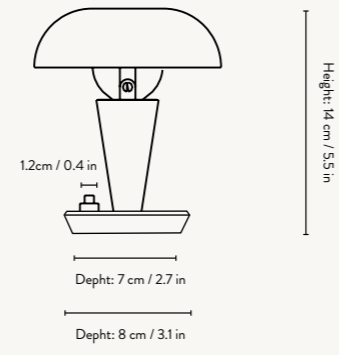

**Cord specifications:** Tiny Lamp: 2.6 metre black fabric cord with an on/off switch  
Tiny Table Lamp and Tiny Floor Lamp: 2 metre black fabric cord

TINY LAMP

TINY TABLE LAMP

TINY FLOOR LAMP

**SIZE:** Ø: 12 X H: 14 CM / Ø: 4.7 X H: 5.5 IN · **MATERIAL:** BRASS PLATED IRON OR NICKEL PLATED IRON. ELECTRICAL COMPONENTS. E14 SOCKET. 2 METRE BLACK FABRIC CORD · **CARE:** WIPE WITH A DAMP CLOTH · **INFO:** VOLTAGE: 220-240V - 50HZ. LIGHT SOURCE: E14 MAX 12 WATT LED BULB NOT INCLUDED. DIRECTION OF LAMPSHADE CAN BE ADJUSTED  
**CERTIFICATION:** CE, IP20, CLASS II. ONLY APPROVED FOR EU/NO/CH/UK AND SEPARATE VERSION FOR US.  
**REGISTERED DESIGN COUNTRY OF ORIGIN:** CHINA · **NET. WEIGHT:** 0.5 KG · **PACKSIZE:** 2

**SIZE:** Ø: 12 X H: 42.2 CM / Ø: 4.7 X H: 16.6 IN · **MATERIAL:** BRASS PLATED IRON OR NICKEL PLATED IRON. ELECTRICAL COMPONENTS. E14 SOCKET. 2 METRE BLACK FABRIC CORD. LAMPSHADE DIAMETER: 12 CM / 4.7 · **CARE:** WIPE WITH A DAMP CLOTH · **INFO:** VOLTAGE: 220-240V - 50HZ. LIGHT SOURCE: E14 MAX 12 WATT LED BULB NOT INCLUDED. DIRECTION OF LAMPSHADE CAN BE ADJUSTED.  
**CERTIFICATION:** CE, IP20, CLASS II. ONLY APPROVED FOR EU/NO/CH/UK AND SEPARATE VERSION FOR US. REGISTERED DESIGN  
**COUNTRY OF ORIGIN:** CHINA · **NET. WEIGHT:** 1.2 KG · **PACKSIZE:** 2

Playing on proportions, the tiny shade in combination with the tall, slim base gives the Tiny Floor Lamp its charismatic design trait and personality.

**SIZE:** Ø: 12 X H: 124.2 CM / Ø: 4.7 X H: 48.9 IN · **MATERIAL:** BRASS PLATED IRON OR NICKEL PLATED IRON. ELECTRICAL COMPONENTS. E14 SOCKET. 2.6 METRE BLACK FABRIC CORD WITH AN ON/OFF SWITCH. LAMPSHADE DIAMETER: 12 CM / 4.7 IN  
**CARE:** WIPE WITH A DAMP CLOTH · **INFO:** VOLTAGE: 220-240V - 50HZ. LIGHT SOURCE: E14 MAX 12 WATT LED BULB NOT INCLUDED. DIRECTION OF LAMPSHADE CAN BE ADJUSTED · **CERTIFICATION:** CE, IP20, CLASS II. ONLY APPROVED FOR EU/NO/CH/UK. REGISTERED DESIGN · **COUNTRY OF ORIGIN:** CHINA · **NET. WEIGHT:** 1.7 KG · **PACKSIZE:** 2