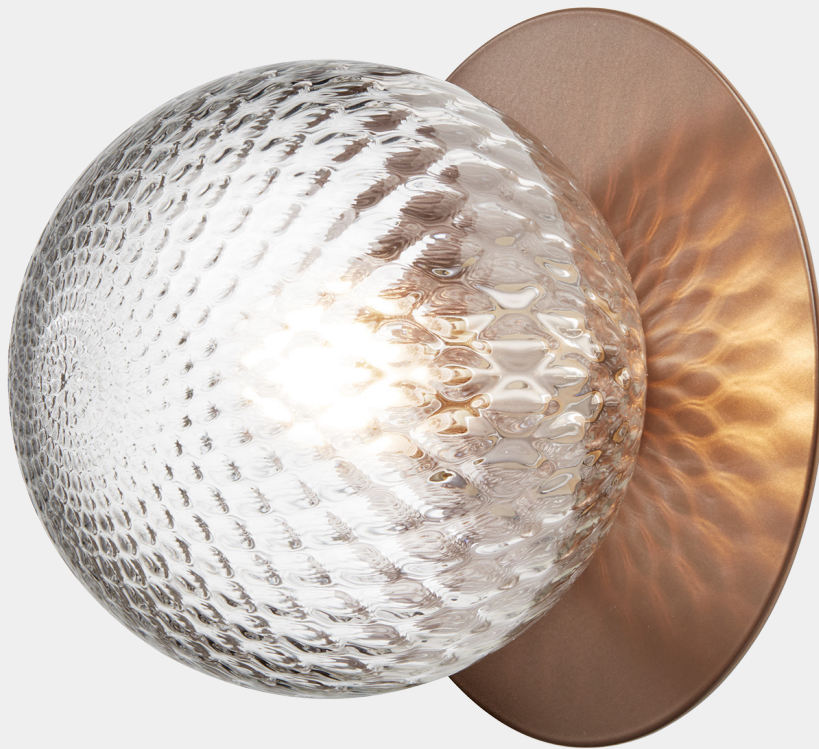

# NUURA

**LIILA 1 MEDIUM**  
**dark bronze / optic clear**

Design: Sofie Refer, 2022

**Liila 1 Medium** works well as a single lamp or grouped in a decorative formation. Liila 1 Medium also suits smaller rooms, the bathroom and the entrance hall.

Explore the rest of the **Liila collection** on our website, [here](#)

**Product no.:** EU - 2046034 / US - 3046027

**Certifications:** CE, ETL, IP44, Class I

**Type:** Wall / ceiling light - indoor

**For information about IP ratings, click [here](#)**

**Colour:** Glass: optic clear / Metal: dark bronze

**Cleaning:** Use a soft dry cloth to clean the product.  
Do not use household cleaners.

**Materials:** Powder-coated metal, mouth-blown glass

**Light source:** Socket: G9  
Max wattage: 7W LED  
Voltage (V): 220-240V / 120V