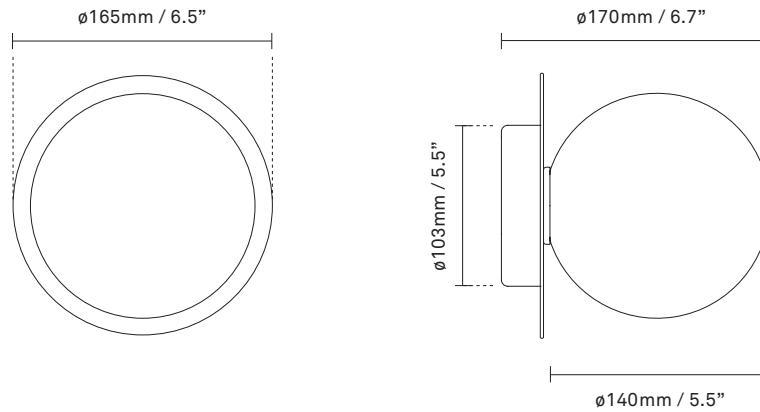

# NUURA

**LIILA 1 MEDIUM**  
**dark bronze / optic clear**

Design: Sofie Refer, 2022

**Liila 1 Medium** works well as a single lamp or grouped in a decorative formation. Liila 1 Medium also suits smaller rooms, the bathroom and the entrance hall.

Explore the rest of the **Liila collection** on our website, [here](#)

**Product no.:** EU - 2046034 / US - 3046027

**Certifications:** CE, ETL, IP44, Class I

**Type:** Wall / ceiling light - indoor

**For information about IP ratings, click [here](#)**

**Dimensions:** 165mm / 6,5in x 170mm / 6,7in  
Ceiling plate:  $\varnothing$ 103mm / 4in(EU)  
 $\varnothing$ 140mm / 5,5in (US)  
Glass:  $\varnothing$ 140 / 5,5in

**Weight:** Armature + glass: 1000g

**See recommended light source [here](#)**

**Packaging:** Dimensions: L: 338mm / 13.3in x W: 194mm / 7.6in x H: 175mm / 6.9in  
Weight: 480g  
Total weight incl. product: 1480g  
Number of parcels: 1  
Material: Brown cardboard