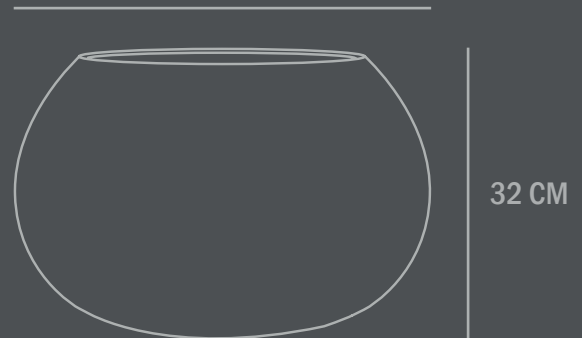

Dimensions: L46,5 / W46,5 / H32 CM  
Country of origin: CN

Product weight: 8,00 Kgs

Packaging:  
Dimensions: L54,5 / W54 / H39 CM  
Total weight incl. product: 9,50 Kgs  
Number of parcels: 1  
Material: Brown cardboard

## URCHIN PLANT POT MEDIO

Inspired by the shape of a sea urchin, Urchin is characterized by a large oval pot, resting on top of what appears to be three massive legs. Designed as a new take on the traditional plant pot saucer, the massive legs can hold water from a plant and allows the plant to breath.

Urchin comes in four sizes. Each Urchin includes two pieces, a plant pot and saucer. Both plant pot and saucer is waterproof and a small hole in the bottom of the pot, ensures a good water and air flow for the plant.

Designed by Kristian Sofus Hansen & Tommy Hyldahl.

46,5 CM

25 CM

37 CM