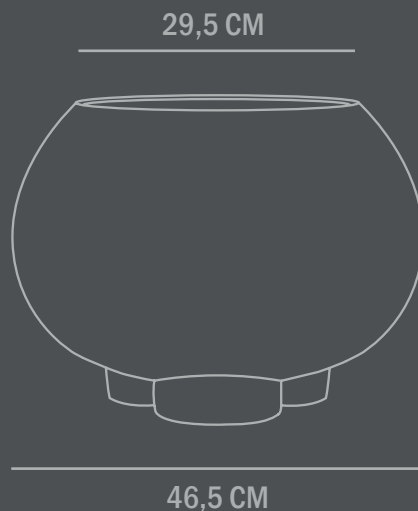

Dimensions: L46,5 / W46,5 / H32 CM  
Country of origin: CN

Product weight: 8,00 Kgs

Packaging:  
Dimensions: L54,5 / W54 / H39 CM  
Total weight incl. product: 9,50 Kgs  
Number of parcels: 1  
Material: Brown cardboard

## URCHIN PLANT POT MEDIO

Inspired by the shape of a sea urchin, Urchin is characterized by a large oval pot, resting on top of what appears to be three massive legs. Designed as a new take on the traditional plant pot saucer, the massive legs can hold water from a plant and allows the plant to breath.

Urchin comes in four sizes. Each Urchin includes two pieces, a plant pot and saucer. Both plant pot and saucer is waterproof and a small hole in the bottom of the pot, ensures a good water and air flow for the plant.

Designed by Kristian Sofus Hansen & Tommy Hyldahl.

46,5 CM

25 CM

37 CM