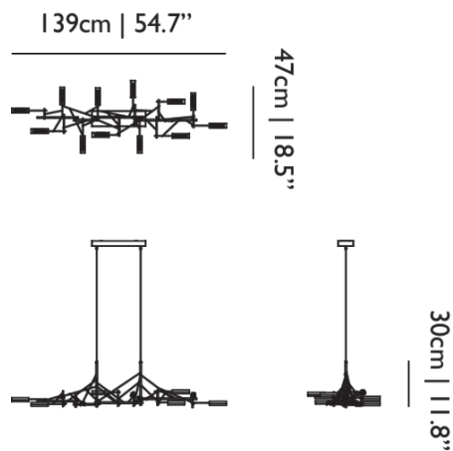

Detailing

Powered through Electrosandwich® technology and made from coated stainless steel and brass, Tinkering creates a modern feel with a detailed touch.

Colours

Black

Tinkering / 140

Dimensions

Product

WIDTH 139cm | 54.7"
HEIGHT 30cm | 11.8"
DEPTH 47cm | 18.5"
WEIGHT NETTO 2.7kg | 5.95lbs

Packaging

WIDTH 59cm | 23.2"
HEIGHT 42cm | 16.5"
CUBAGE 0.37m³ | 13.21ft³
LENGTH 151cm | 59.4"
WEIGHT 9kg | 19.84lbs

Technical CE

MATERIAL

Metal frame, brass shades and polycarbonate diffusers

ENERGY LABEL

250cm | 98.4"

COLOUR TEMPERATUE

2700 K

LIGHT DIRECTION

All directions

EEL

0.35

EFFICIENCY
35.33 lm/W

MEASURED POWER CONSUMPTION
20.5W

Technical cULus

MATERIAL

Metal frame, brass shades and polycarbonate diffusers

ENERGY LABEL

Energy Label B

INSTALLATION REQUIRED

Yes