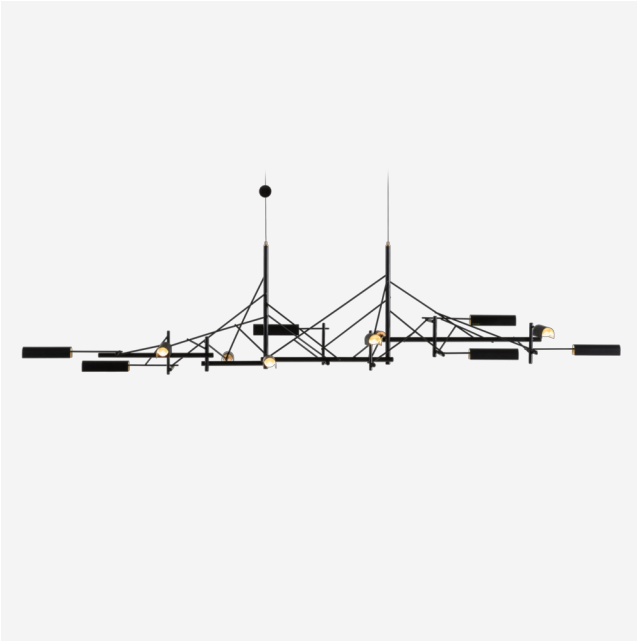

Tinkering

JOOST VAN BLEISWIJK | POWERED THROUGH ELECTROSANDWICH® BY MARCEL WANDERS

Tinkering, designed by Joost van Bleiswijk, captivates its spectators through a rhythmic composition that is made from black coated stainless steel and brass. This suspension lamp is available in two sizes, Tinkering 85 and Tinkering 140, which feature 7 and 12 LED light sources, respectively. The light caps are individually adjustable and make this lamp suitable to be installed above a table or a desk. Tinkering is powered through Electrosandwich® technology by Marcel Wanders.

Detailing

Powered through Electrosandwich® technology and made from coated stainless steel and brass, Tinkering creates a modern feel with a detailed touch.

Colours

Black

Tinkering / 140

Dimensions

Product

WIDTH 139cm | 54.7"
HEIGHT 30cm | 11.8"
DEPTH 47cm | 18.5"
WEIGHT NETTO 2.7kg | 5.95lbs

Packaging

WIDTH 59cm | 23.2"
HEIGHT 42cm | 16.5"
CUBAGE 0.37m³ | 13.21ft³
LENGTH 151cm | 59.4"
WEIGHT 9kg | 19.84lbs

Technical CE

MATERIAL

Metal frame, brass shades and polycarbonate diffusers

ENERGY LABEL