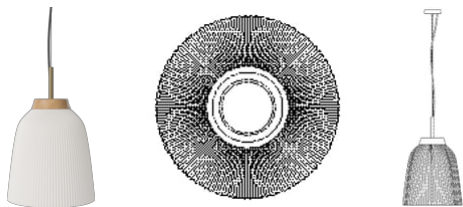

Campa series

The Danish architecture studio, Spant, is behind Campa. A series of lamps with a distinctive, elegantly shaped shade in fluted opal glass and with refined details in wood. The idea behind the design was to create simple lighting without too many components, that would still be eye-catching. The light source and shape have been carefully designed to do just that. The shade contour creates a downward light and the translucent opal glass emits a beautifully diffuse light.

20-131-02

Campa Pendant Ø35 cm

Specifications

Country of origin	Shade Width	Diameter	Width	Length	Height
China	35 cm	35 cm	35 cm	35 cm	39 cm
Cord	LED	Dimmable	Light source included	Socket	Hz
3 m Black Textile cord	Yes	Yes, if the bulb is dimmable and if your electrical system allows it	No	E27	50 Hz
Classification	Recommended light source	Replaceable lightsource	Ceiling cap color	Ceiling cap dimensions	Production technique
Class I	E27 max 25W LED	Yes	Matt Antique Brass	10 cm 2 cm	Handblown
Producer	The parcel's measurements				
Nine United Scandinavia A/S	The parcel's measurements 1: 0.11 m ³ , 6.1 kg (D 43.0 cm, W 43.0 cm, H 62.0 cm))				

20-131-02

Campa Pendant Ø35 cm

Shade Width	35 cm	Socket	E27
Diameter	35 cm	Hz	50 Hz
Width	35 cm	Classification	Class I
Length	35 cm	Recommended light source	E27 max 25W LED
Height	39 cm	Replaceable lightsource	Yes
Cord	3 m Black Textile cord	Ceiling cap color	Matt Antique Brass
LED	Yes	Ceiling cap dimensions	10 cm 2 cm
Dimmable	Yes, if the bulb is dimmable and if your electrical system allows it	Production technique	Handblown
Light source included	No	Producer	Nine United Scandinavia A/S