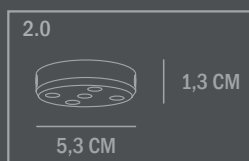

STINGRAY CHANDELIER BRASS

Inspired by the Stingray fish, the Stingray lampshade is all about the contrast between soft shapes and sharp lines.

The almost floating lampshade is the centrepiece of the Stingray collection, elegantly featured in two chandeliers, a table lamp and floor lamp. The lampshade is designed to hide and expose the Lightsource according to the viewpoint, creating a flexible and artistic light experience.

Designed by Kristian Sofus Hansen & Tommy Hyldahl