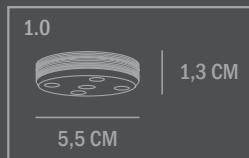

STINGRAY CHANDELIER BRASS

Inspired by the Stingray fish, the Stingray lampshade is all about the contrast between soft shapes and sharp lines.

The almost floating lampshade is the centrepiece of the Stingray collection, elegantly featured in two chandeliers, a table lamp and floor lamp. The lampshade is designed to hide and expose the Lightsource according to the viewpoint, creating a flexible and artistic light experience.

Designed by Kristian Sofus Hansen & Tommy Hyldahl