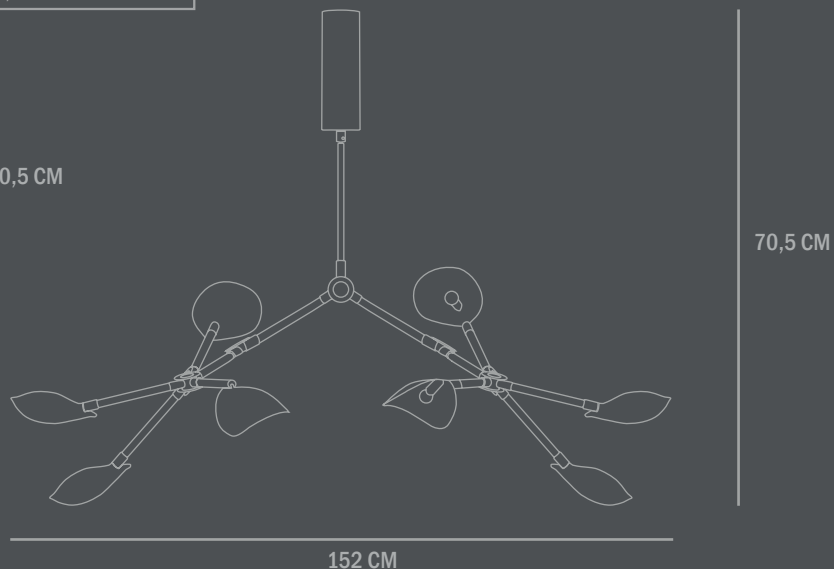

STINGRAY CHANDELIER BRASS

Inspired by the Stingray fish, the Stingray lampshade is all about the contrast between soft shapes and sharp lines.

The almost floating lampshade is the centrepiece of the Stingray collection, elegantly featured in two chandeliers, a table lamp and floor lamp. The lampshade is designed to hide and expose the Lightsource according to the viewpoint, creating a flexible and artistic light experience.

Designed by Kristian Sofus Hansen & Tommy Hyldahl