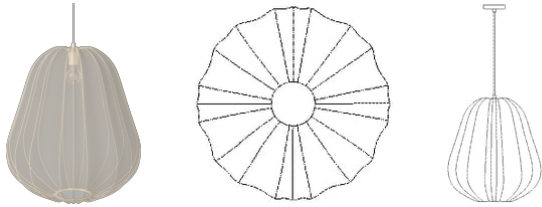

Balloon series

The elegant and sheer fabric adds a light, playful effect to the Balloon lamp and reflects the light in an almost hypnotic way. Balloon features precise, hand-sewn details all down the side – details that have required a special technique and a very steady hand.

20-125-02

Balloon Pendant Ø53,5 x H60 cm

Specifications

Country of origin	Shade Width	Diameter	Height	Cord	LED
China	53.50 cm	53.50 cm	60 cm	3 m Light Grey Textile cord	No
Dimmable	Light source included	Socket	Hz	IP Rating	Classification
Yes, if the bulb is dimmable and if your electrical system allows it	No	E27	50 Hz	20 IP	Class I
Recommended light source	Replaceable lightsource	Ceiling cap dimensions	Producer	The parcel's measurements	
E27 max 25W	Yes	12.50 cm 2,5 cm	Nine United Scandinavia A/S	The parcel's measurements 1: 0.22 m ³ , 4.0 kg (D 57.0 cm, W 57.0 cm, H 68.0 cm))	

20-125-02

Balloon Pendant Ø53,5 x H60 cm

Shade Width

53,50 cm

Diameter

53,50 cm

Height

60 cm

The parcel's measurements

The parcel's measurements 1: 0,22 m³,
4,0 kg
(D 57,0 cm, W 57,0 cm, H 68,0 cm))

20-125-04

Balloon Pendant Ø49,5 x H30 cm

Shade Width

50 cm

Diameter

49,50 cm