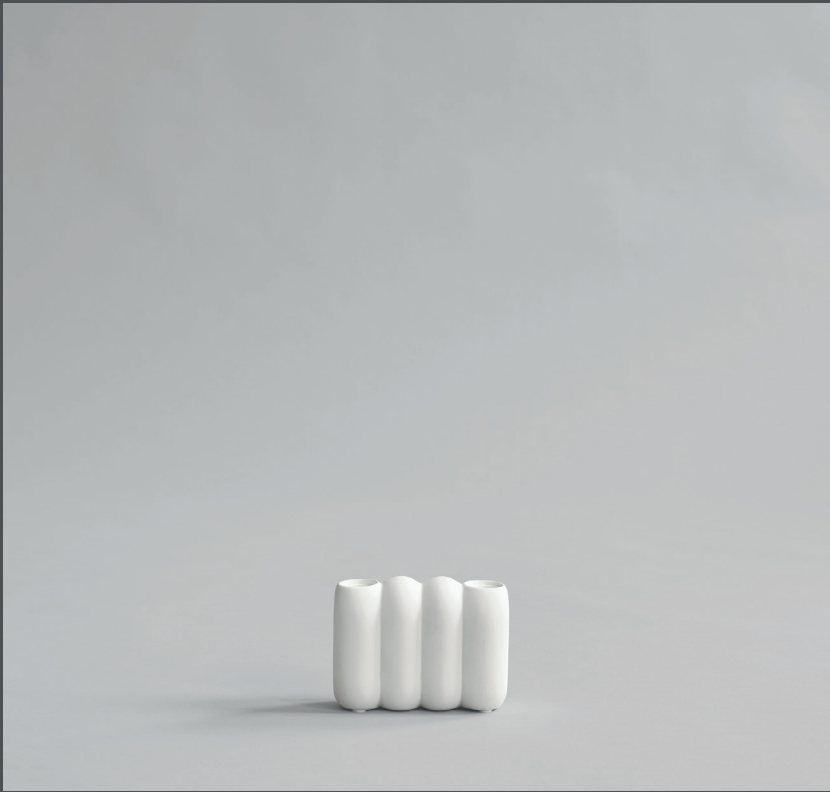

101

C O P E N H A G E N

TUBE CANDLE HOLDER MINI

A series of ceramic lamellas, the Tube Candle Holders is all about repetition as a minimalistic sculptural detail.

Inspired by 70's sculptural artwork and design, tube is based on a single oval shape, repeating itself into a continuous sculptural object. Tube comes in two different sizes, with two candles or four candles.

The candle holders are made of ceramic and as it is a hand glazed natural product, the colours may vary slightly.

Designed by Kristian Sofus Hansen & Tommy Hyldahl

Product no: 223076

Type: Candle Holder - Indoor

Designer / Year of design:
Kristian Sofus Hansen & Tommy Hyldahl, 2022

Colour: Bone White
Material: Ceramic

Care instructions:
Use a soft dry cloth to clean the product.
Do not use household cleaners.
Not waterproof

Dimensions: L14,5 / W6 / H11 CM
Country of origin: CN

Product weight: 0,63 Kg

Packaging:
Dimensions: L21 / W12/H17 CM
Total weight incl. product: 1 Kg
Number of parcels: 1
Material: Brown cardboard