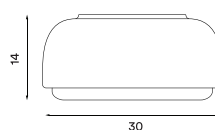

Product type: Ceiling and wall lamp
Design: Morten & Jonas, 2017

Body colour: White, dusty blue or dark grey
Body material: Steel
Shade colour: Opal white matt
Shade material: Glass
Bulbs: E27, Max. 2 x 13 W LED only (small)

Voltage: 220V - 240V - 50Hz
Net weight: 2.0 kg (small), 3.1 kg (large)
Spare parts available: Glass shade

Dimensions and light direction:

Outer package: 2
Recommended bulbs: