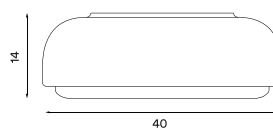

Product type: Ceiling and wall lamp
Design: Morten & Jonas, 2017

Body colour: White, dusty blue or dark grey
Body material: Steel
Shade colour: Opal white matt
Shade material: Glass
Bulbs: E27, Max. 2 x 13 W LED only (small)

Voltage: 220V - 240V - 50Hz
Net weight: 2.0 kg (small), 3.1 kg (large)
Spare parts available: Glass shade

Dimensions and light direction:

Outer package: 2
Recommended bulbs: