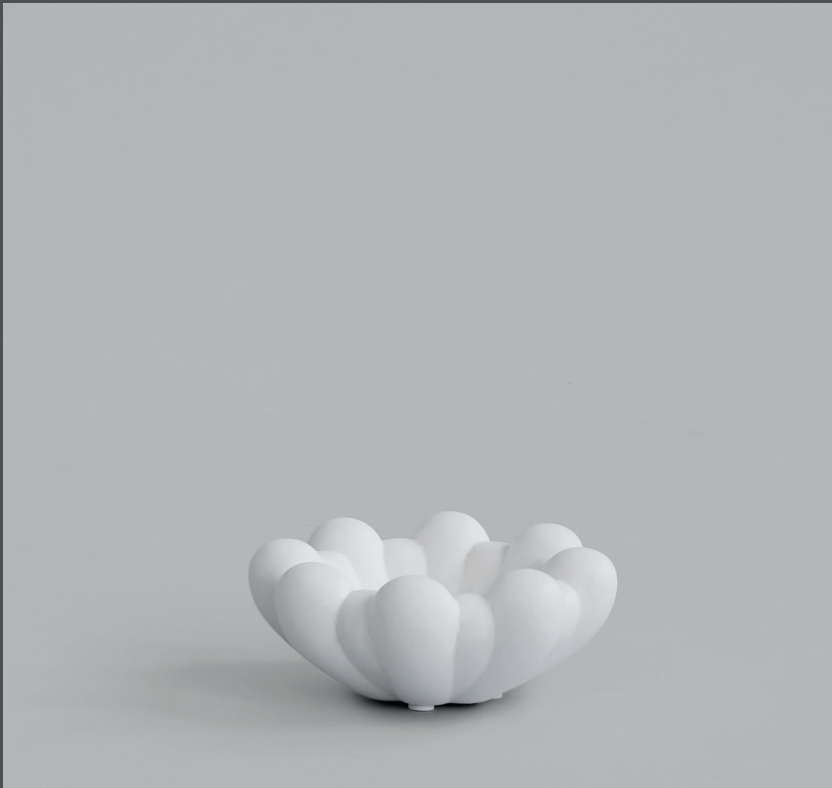

101

C O P E N H A G E N

Product no: 221043

Type: Tray - Indoor

Designer / Year of design:
Kristian Sofus Hansen & Tommy Hyldahl, 2020

Colour: Bone White

Material: Ceramic

Care instructions:
Use a soft dry cloth to clean the product.
Do not use household cleaners.
Not waterproof

Dimensions: L15,5 / W15,5 / H6 CM

Country of origin: CN
Product weight: 0,5 Kgs

Packaging:
Dimensions: L20 / W21 / H11,5 CM
Total weight incl. product: 0,56 Kgs
Number of parcels: 1
Material: Brown cardboard

BLOOM TRAY MINI

Inspired by floral shapes, Bloom emphasizes soft and organic shapes into a collection of sculptural ceramic vases and bowls. Elegantly sculpted, each Bloom ceramic is characterised by several flower leaves fading into each other, reminiscing the different stages of a flower from closed to open.

Bloom is an interpretation of 70s floral inspired design. But with a more raw and clean expression. The smoothly curved surface is contrasted by a strong underlying geometry and is enriched by a beautiful play of shadows around the depths of the surface. Due to its expressive design, the Bloom vases changes experience throughout the day, according to the position of light and shadows. Bloom comes in both vases and bowls and is made from ceramic and fiber concrete. The surface is hand glazed in order to achieve the unique surface texture. The colours may vary slightly, due to that it is a handmade product. The vase is not 100% waterproof, therefore a bag for fresh flowers is included.