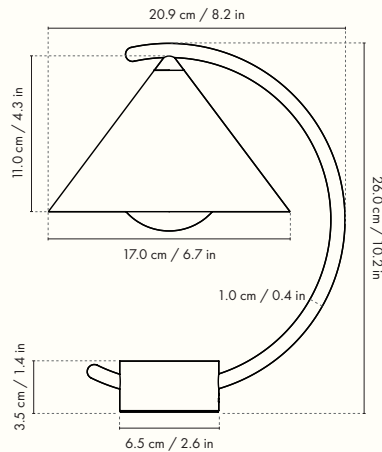

## Information

**Size:** W: 20.9 x H: 26 x D: 17 cm / W: 8.2 x H: 10.2 x D: 6.7 in  
**Material:** Powder coated steel  
**Voltage:** 220-240V - 50Hz  
**Light source:** 2W Non removable dimmable LED light source, warm white. 2700K, CRI >80. Dimmable up to 180 lm. Service life: 30,000 hours  
**Battery:** Capacity: 5000mAh. Charging: 5 hours. Discharging: 12 hours max power. Battery: 1 pcs. Battery weight: 40g. Battery type: Lithium-Iron Battery 104050. Power: 18.5WH. Life: 80% capacity after 500 times charging. Charger included  
**Info:** Registered design  
**Care:** Wipe with a damp cloth  
**Certifications:** IP20, UL, ETL  
**Classification:** Class III  
**Country of origin:** China  
**Net weight:** 0.7 kg  
**Packsize:** 2

## Measurements

IP20

Space to feel comfortably you