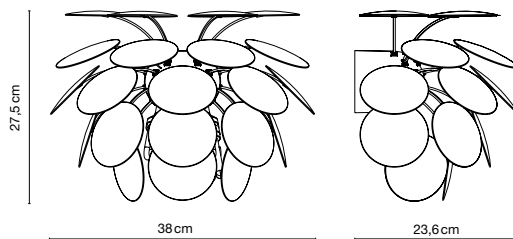

# DISCOCÓ

Christophe Mathieu, 2012

Opaque discs made in moulded ABS.  
Chromed semi-sphere.

- White
- Gray (Ral 7037)
- Beige (Ral 1001)
- Black-gold (Ral 9004-Gold)

2x E14 LED 5W

Discocó A

Range