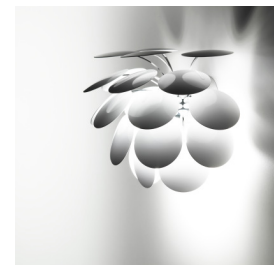

# DISCOCÓ

Christophe Mathieu, 2012

Opaque discs made in moulded ABS.  
Chromed semi-sphere.

- White
- Gray (Ral 7037)
- Beige (Ral 1001)
- Black-gold (Ral 9004-Gold)

2x E14 LED 5W

Discocó A

Range