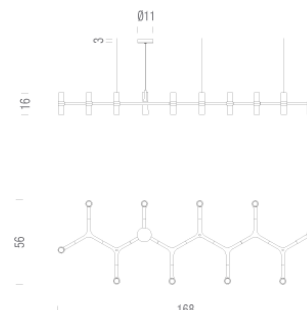

NEMO

CROWN PLANA LINEA

Jehs + Laub

HALO/LED

Lamping

Source	halopin G9 QT-14
Total power	10 x 25W
Emission	diffused
Switching	dimmable according to bulb
Tension	110V / 230V
Materials	aluminium + glass

Codes

CRO HLW 54
CRO HWW 54
CRO HNW 54
CRO HGW 54
CRO HOW 54

Structure

gold plated

Diffuseur

cable length 2,5m

Package

LxPxH (base)	120x200x22
Weight (base)	18