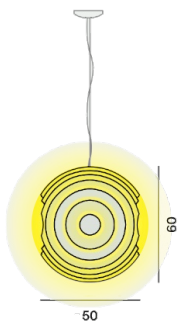

Supernova, sospensione

by Ferruccio Laviani

FOSCARINI

DESCRIPTION

A volume created by two-dimensional surfaces, a chiaroscuro of shadows with a luminous core in the middle: the Supernova lamp is a fascinating paradox. The special design of the metal discs used to make it creates a charming effect of reflected light.

MATERIALS

Natural or varnished aluminium

COLORS

Aluminium, Fuchsia

Supernova, sospensione

technical details

FOSCARINI

Suspension lamp with diffused light. Lamp consisting of 14 laser-cut slabs of 7 different shapes in aluminium: matt natural or epoxy powder coated. The special arrangement of the internal discs guarantees optimal reflection while at the same time avoiding glare. Matt chromed metal support frame, stainless steel suspension cable and transparent electrical cable. Ceiling flange with galvanised metal bracket and matt chromed metal cover. Canopy decentralisation kit available.

Supernova

SCHEMATIC & LIGHT EMISSION

MATERIAL

Natural or varnished aluminium

COLORS

ACCESSORIES

Kit B
Kit F
Kit M

LIGHT SOURCE

He is also in charge of artistic direction, communication, setting up exhibitions and events, always with a highly contemporary and recognisable style. He made his début in the world of lighting by designing the Orbital sculpture-lamp for Foscarini, an authentic icon of Italian design, together with his wall lamp version, Bit. The term sculpture-lamp can also be used to describe Supernova, a three-dimensional volume created with two-dimensional surfaces, Dolmen, a piece with a strong symbolic value, and Tuareg, a technological installation inspired by nature.