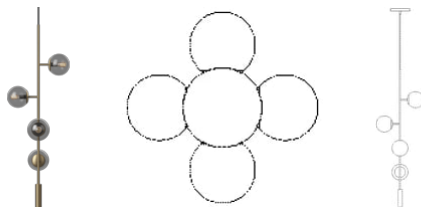

Orb series

Like beads on a string. Perfectly rounded glass balls create a reflective, shining light in any room. The Orb pendant's light creates an exclusive atmosphere, and has a clean, pared-back effect as well as being refreshingly casual. The combination of brass and glass adds an industrial edge to your home.

20-116-02

Orb Lounge Pendant

Specifications

| Country of origin | Shade Width | Diameter | Height | Cord | Dimmable |
|-----------------------|-------------|--------------------------|-----------------------------|---|--|
| China | 15 cm | 41.80 cm | 116.60 cm | 3 m Black Textile cord | Yes, if the bulb is dimmable and if your electrical system allows it |
| Light source included | Socket | Recommended light source | Producer | The parcel's measurements | |
| No | E14 | E14 max 25W | Nine United Scandinavia A/S | The parcel's measurements 1: 0.12 m ³ , 3.7 kg (D 27.0 cm, W 34.0 cm, H 128.0 cm)) | |