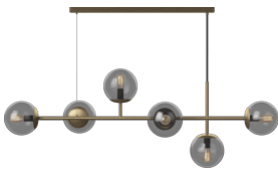

20-116-02

Orb Lounge Pendant

Specifications

| Country of origin | Shade Width | Diameter | Height | Cord | Dimmable |
|-----------------------|-------------|--------------------------|-----------------------------|---|--|
| China | 15 cm | 41.80 cm | 116.60 cm | 3 m Black Textile cord | Yes, if the bulb is dimmable and if your electrical system allows it |
| Light source included | Socket | Recommended light source | Producer | The parcel's measurements | |
| No | E14 | E14 max 25W | Nine United Scandinavia A/S | The parcel's measurements 1: 0.12 m ³ , 3.7 kg (D 27.0 cm, W 34.0 cm, H 128.0 cm)) | |

Recommended light source

E14 max 25W

Producer

Nine United Scandinavia A/S

The parcel's measurements

The parcel's measurements 1: 0.12 m³, 3.7 kg
(D 27.0 cm, W 34.0 cm, H 128.0 cm))

20-116-03

Orb Pendant